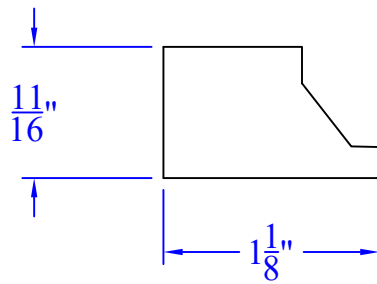

# Creative Woodworking N.W., Inc.

1036 S.E. Taylor \* Portland, Oregon 97214  
Phone:(503) 230-9265 \* Fax:(503) 232-9082  
www.Creativewoodworkingnw.com

WTRM077  
 $11/16"$  x  $1-1/8"$