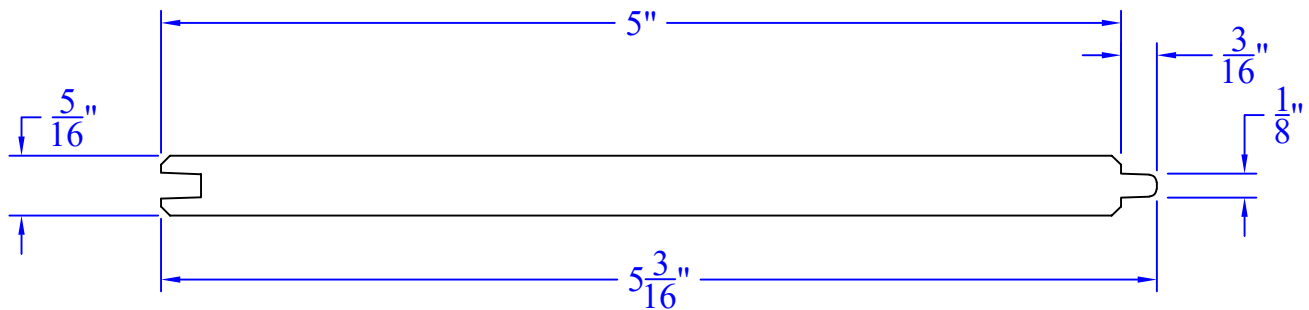

Creative Woodworking N.W., Inc.

1036 S.E. Taylor * Portland, Oregon 97214
Phone:(503) 230-9265 * Fax:(503) 232-9082
www.Creativewoodworkingnw.com

TNGV3005
5/16" x 5-3/16"