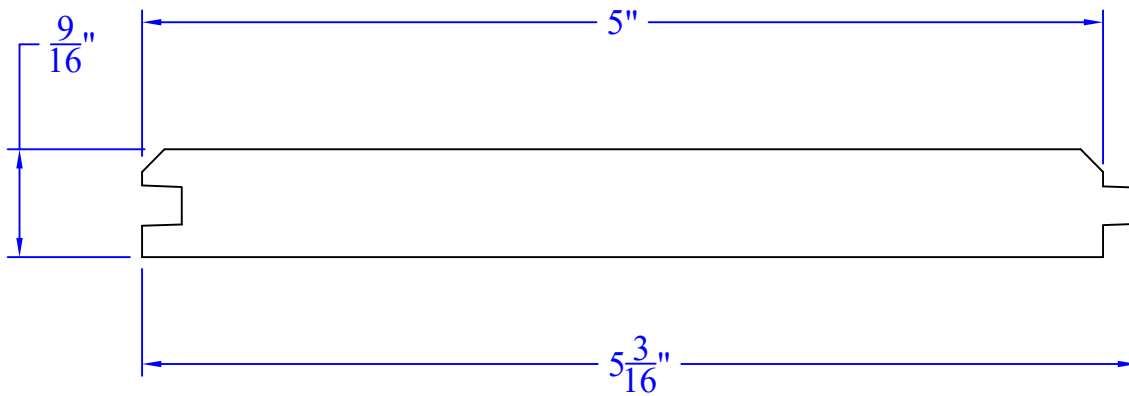

# Creative Woodworking N.W., Inc.

1036 S.E. Taylor \* Portland, Oregon 97214  
Phone:(503) 230-9265 \* Fax:(503) 232-9082  
www.Creativewoodworkingnw.com

TNGV3004  
9/16" x 5-3/16"