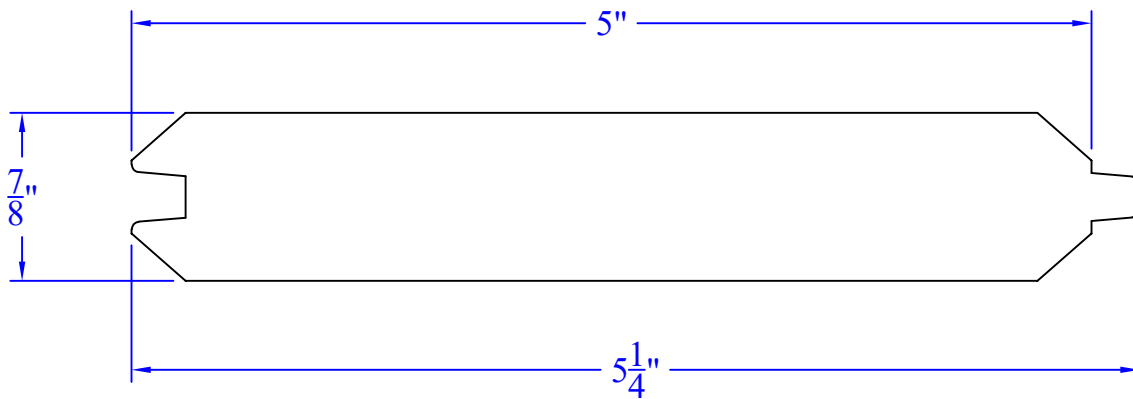

# Creative Woodworking N.W., Inc.

1036 S.E. Taylor \* Portland, Oregon 97214  
Phone:(503) 230-9265 \* Fax:(503) 232-9082  
www.Creativewoodworkingnw.com

TNGV3002  
7/8" x 5-1/4"