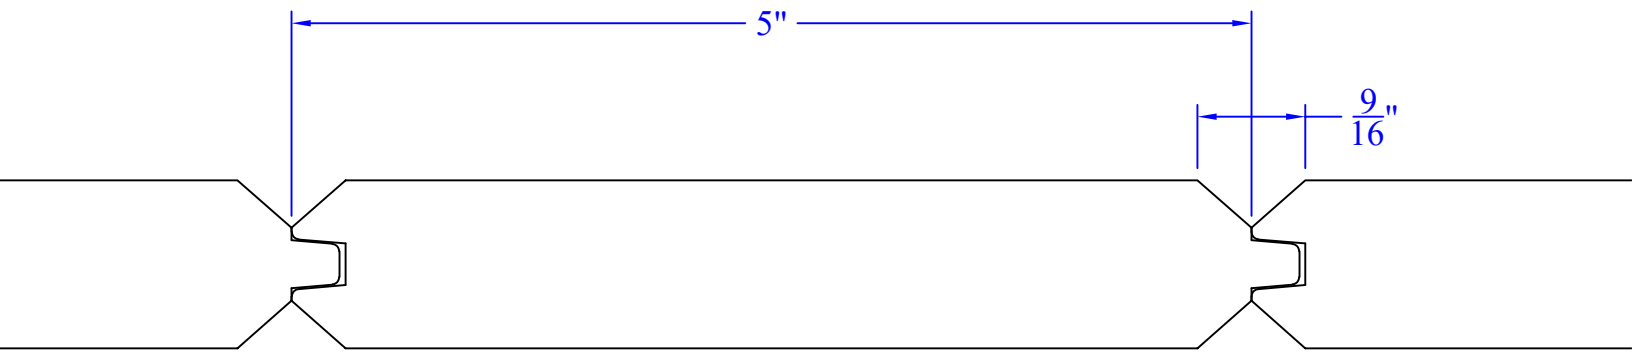

# Creative Woodworking N.W., Inc.

1036 S.E. Taylor \* Portland, Oregon 97214  
Phone:(503) 230-9265 \* Fax:(503) 232-9082  
www.Creativewoodworkingnw.com

TNGV3002  
7/8" x 5-1/4"