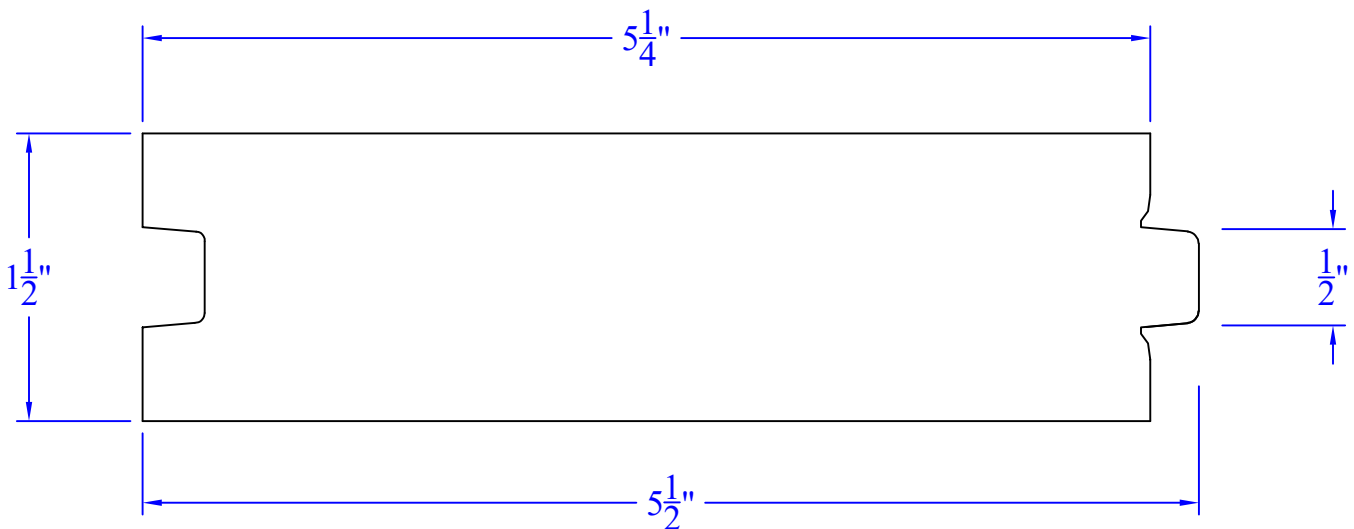

# Creative Woodworking N.W., Inc.

1036 S.E. Taylor \* Portland, Oregon 97214  
Phone:(503) 230-9265 \* Fax:(503) 232-9082  
www.Creativewoodworkingnw.com

TNGV2017  
1-1/2" x 5-1/2"