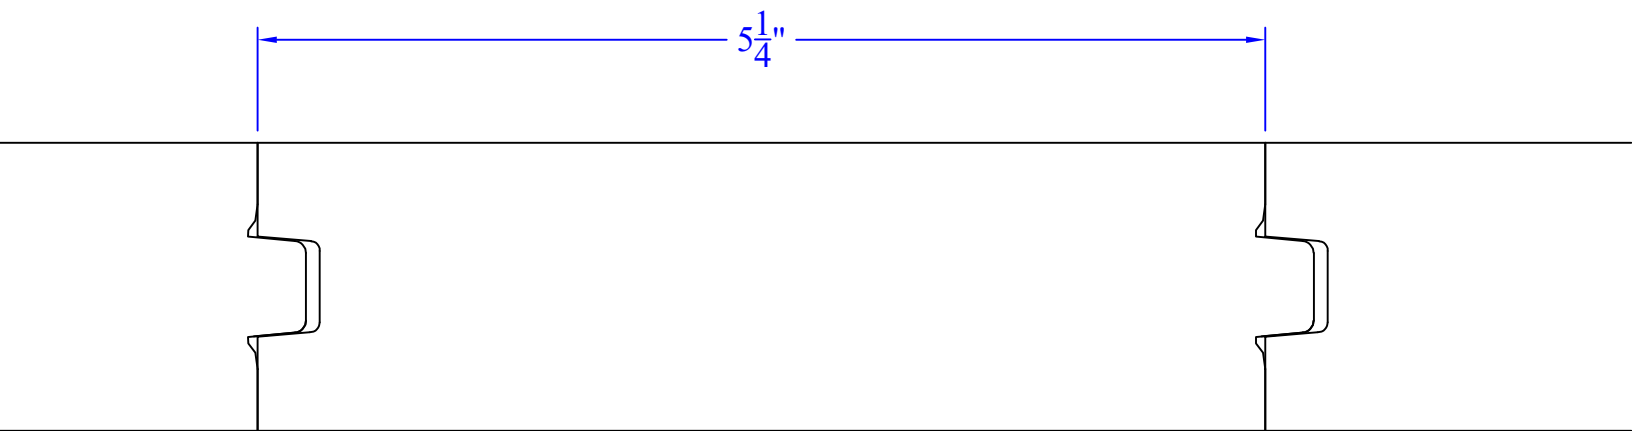

# Creative Woodworking N.W., Inc.

1036 S.E. Taylor \* Portland, Oregon 97214  
Phone:(503) 230-9265 \* Fax:(503) 232-9082  
www.Creativewoodworkingnw.com

TNGV2017  
1-1/2" x 5-1/2"