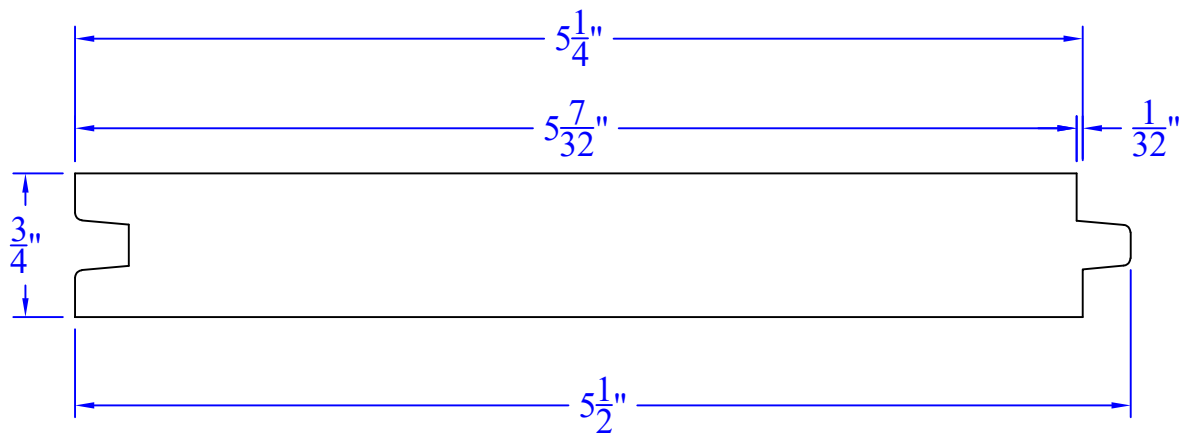

Creative Woodworking N.W., Inc.

1036 S.E. Taylor * Portland, Oregon 97214

Phone:(503) 230-9265 * Fax:(503) 232-9082

www.Creativewoodworkingnw.com

TNGV2015
3/4" x 5-1/2"
1/32" FINELINE