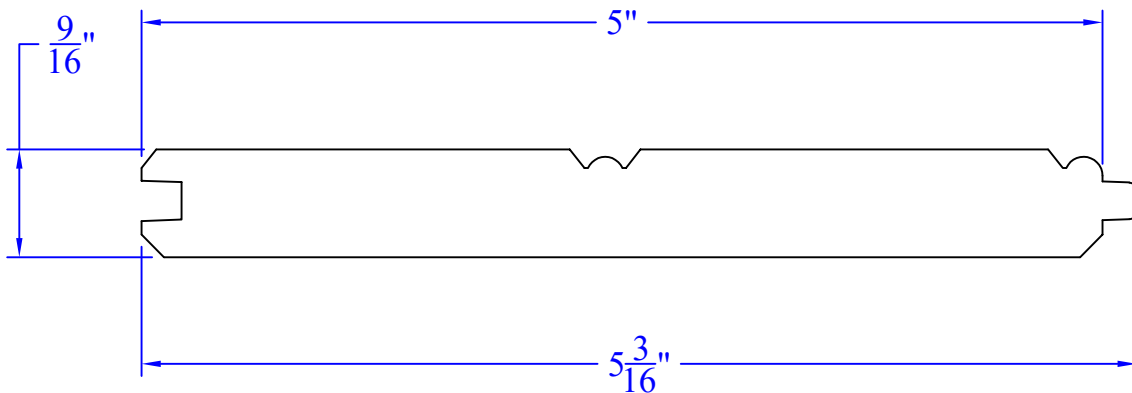

Creative Woodworking N.W., Inc.

1036 S.E. Taylor * Portland, Oregon 97214
Phone:(503) 230-9265 * Fax:(503) 232-9082
www.Creativewoodworkingnw.com

TNGV1011

$\frac{9}{16}$ " x $5\frac{3}{16}$ "

TNGV3004 FOR T&G