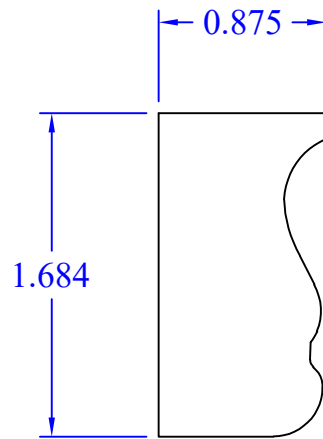

# Creative Woodworking N.W., Inc.

1036 S.E. Taylor \* Portland, Oregon 97214  
Phone:(503) 230-9265 \* Fax:(503) 232-9082  
www.Creativewoodworkingnw.com

TEDG026  
7/8" x 1-11/16"