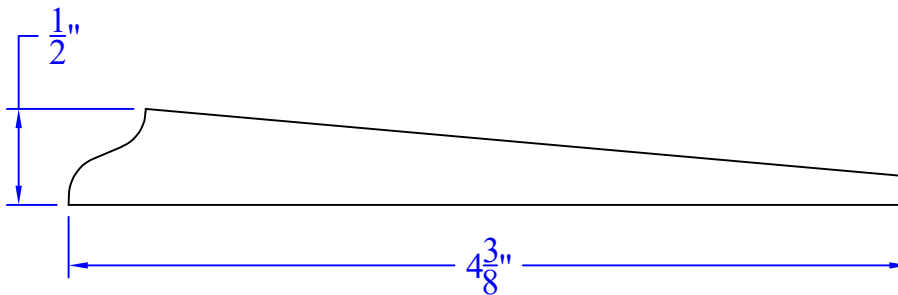

Creative Woodworking N.W., Inc.

1036 S.E. Taylor * Portland, Oregon 97214
Phone:(503) 230-9265 * Fax:(503) 232-9082
www.Creativewoodworkingnw.com

SDSL230

$\frac{1}{2}''$ x $4\frac{3}{8}''$

USE SDSL015 FOR BEVEL