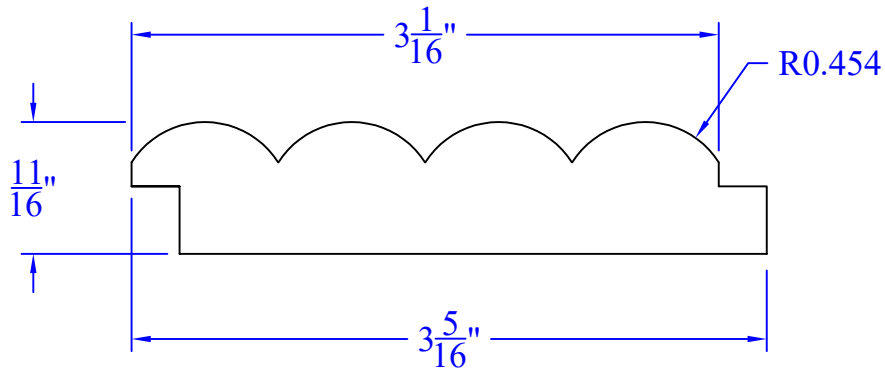

# Creative Woodworking N.W., Inc.

1036 S.E. Taylor \* Portland, Oregon 97214  
Phone:(503) 230-9265 \* Fax:(503) 232-9082  
www.Creativewoodworkingnw.com

**SDSL229**  
 **$\frac{11}{16}$ " x  $3\frac{5}{16}$ "**