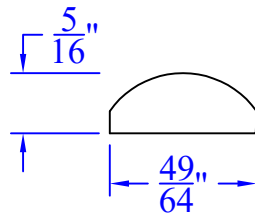

# Creative Woodworking N.W., Inc.

1036 S.E. Taylor \* Portland, Oregon 97214  
Phone:(503) 230-9265 \* Fax:(503) 232-9082  
www.Creativewoodworkingnw.com

RNDS080

5/16" x 49/64"

PREP 9/16"x1-15/16+"

TAMBOUR

USE RNDS079 FOR SPLITTER