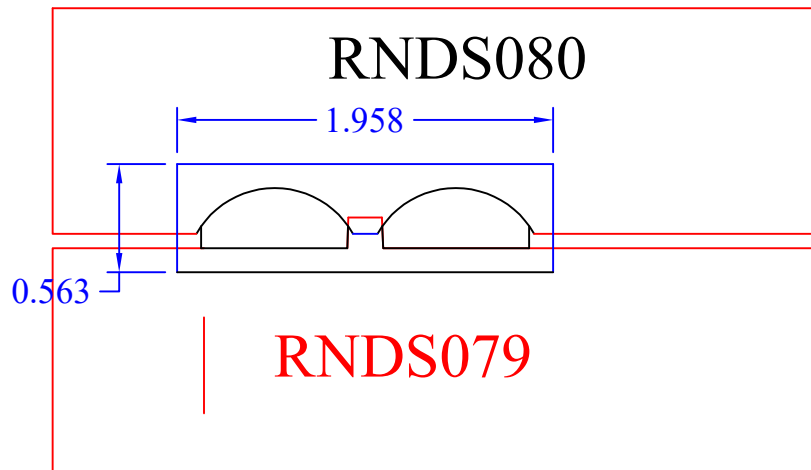

# Creative Woodworking N.W., Inc.

1036 S.E. Taylor \* Portland, Oregon 97214  
Phone:(503) 230-9265 \* Fax:(503) 232-9082  
www.Creativewoodworkingnw.com

RNDS080

5/16" x 49/64"

PREP 9/16"x1-15/16+"

TAMBOUR

USE RNDS079 FOR SPLITTER