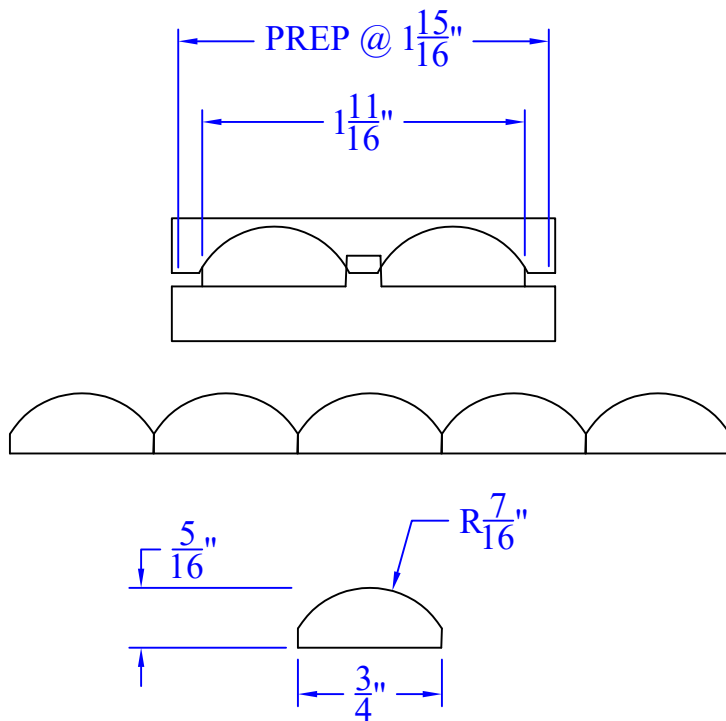

Creative Woodworking N.W., Inc.

1036 S.E. Taylor * Portland, Oregon 97214
Phone:(503) 230-9265 * Fax:(503) 232-9082
www.Creativewoodworkingnw.com

RNDS079
 $5/16$ " x $3/4$ "
 $7/16$ " RADIUS
TAMBOUR