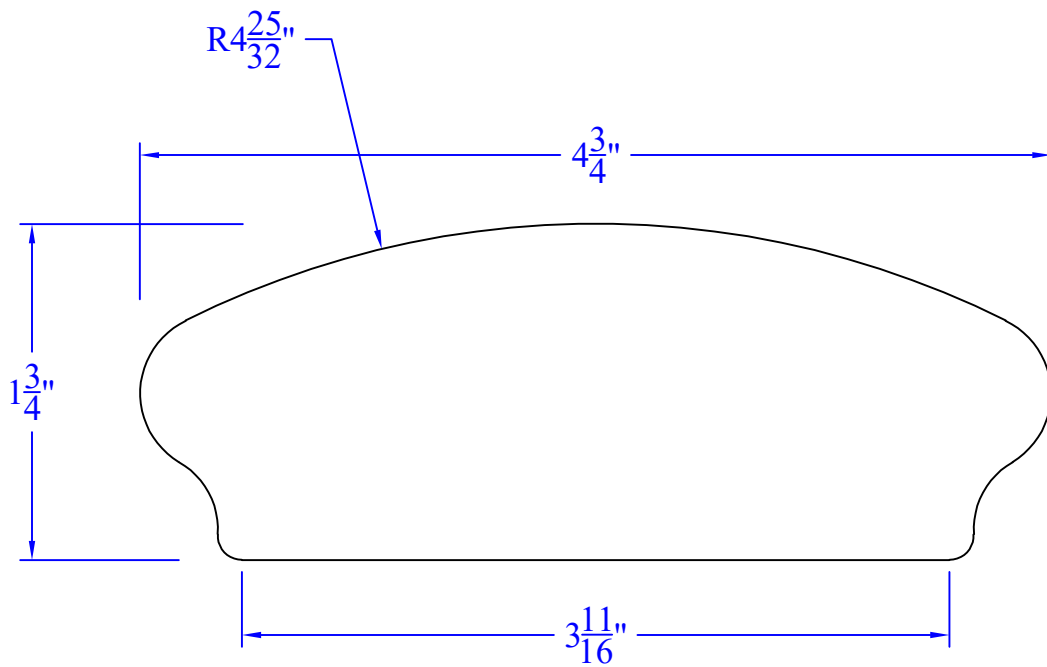

Creative Woodworking N.W., Inc.

1036 S.E. Taylor * Portland, Oregon 97214
Phone:(503) 230-9265 * Fax:(503) 232-9082
www.Creativewoodworkingnw.com

RCAP046

1-3/4" x 4-3/4"

SHAPER ONLY