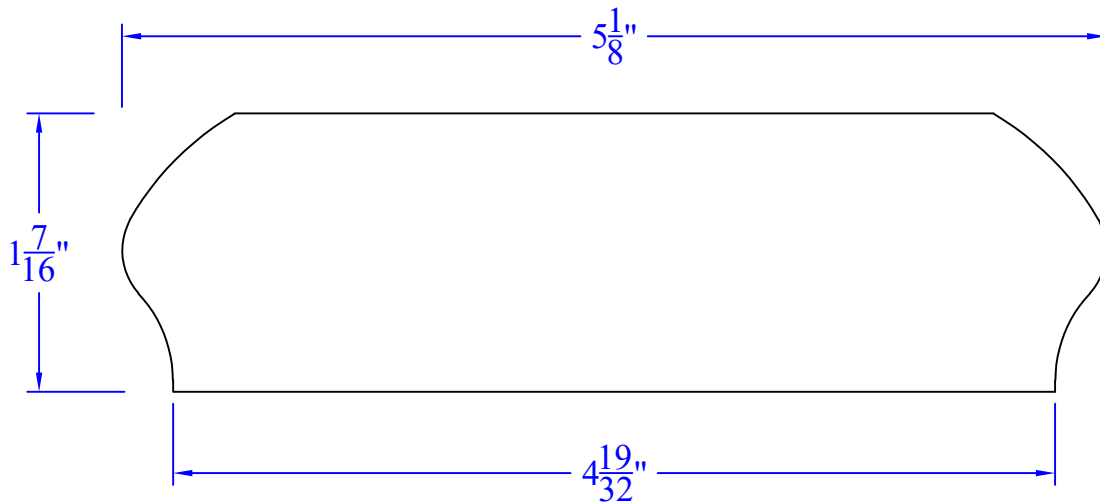

Creative Woodworking N.W., Inc.

1036 S.E. Taylor * Portland, Oregon 97214
Phone:(503) 230-9265 * Fax:(503) 232-9082
www.Creativewoodworkingnw.com

RCAP045

1-7/16" x 5-1/8"

SHAPER ONLY