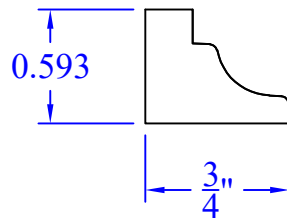

Creative Woodworking N.W., Inc.

1036 S.E. Taylor * Portland, Oregon 97214
Phone:(503) 230-9265 * Fax:(503) 232-9082
www.Creativewoodworkingnw.com

PANM214
19/32" x 3/4"

COPE FOR PANM213