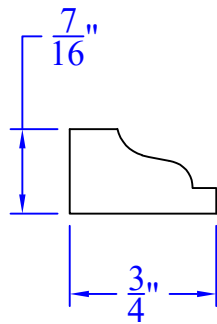

Creative Woodworking N.W., Inc.

1036 S.E. Taylor * Portland, Oregon 97214
Phone:(503) 230-9265 * Fax:(503) 232-9082
www.Creativewoodworkingnw.com

PANM212
7/16" x 3/4"