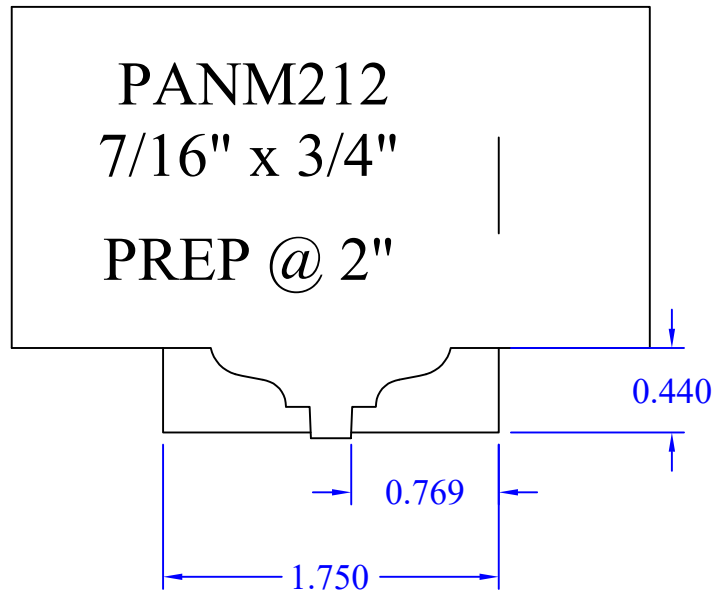

Creative Woodworking N.W., Inc.

1036 S.E. Taylor * Portland, Oregon 97214
Phone:(503) 230-9265 * Fax:(503) 232-9082
www.Creativewoodworkingnw.com

PANM212
7/16" x 3/4"