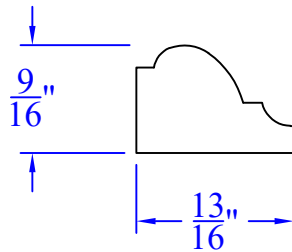

Creative Woodworking N.W., Inc.

1036 S.E. Taylor * Portland, Oregon 97214
Phone:(503) 230-9265 * Fax:(503) 232-9082
www.Creativewoodworkingnw.com

PANM210
9/16" x 13/16"