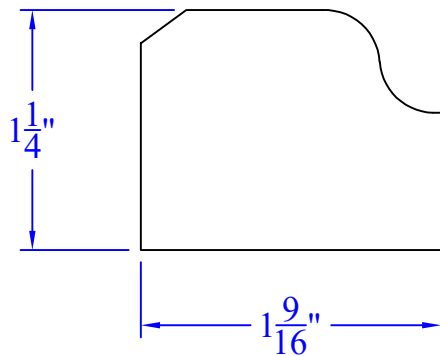

Creative Woodworking N.W., Inc.

1036 S.E. Taylor * Portland, Oregon 97214
Phone:(503) 230-9265 * Fax:(503) 232-9082
www.Creativewoodworkingnw.com

MLDG121
1-1/4" x 1-9/16"