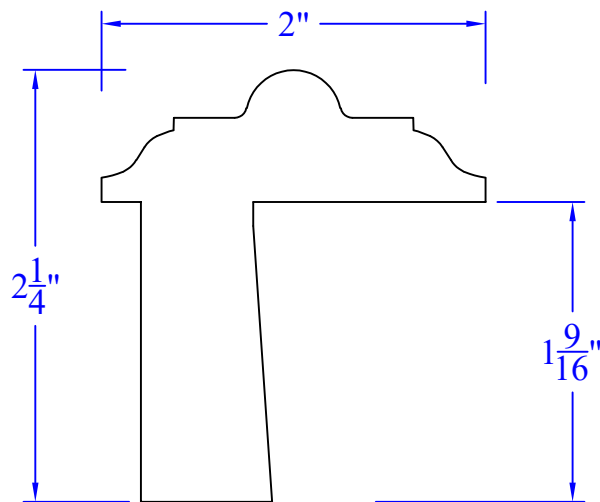

Creative Woodworking N.W., Inc.

1036 S.E. Taylor * Portland, Oregon 97214
Phone:(503) 230-9265 * Fax:(503) 232-9082
www.Creativewoodworkingnw.com

MLDG120
2-1/4" x 2"
ASTROGAL