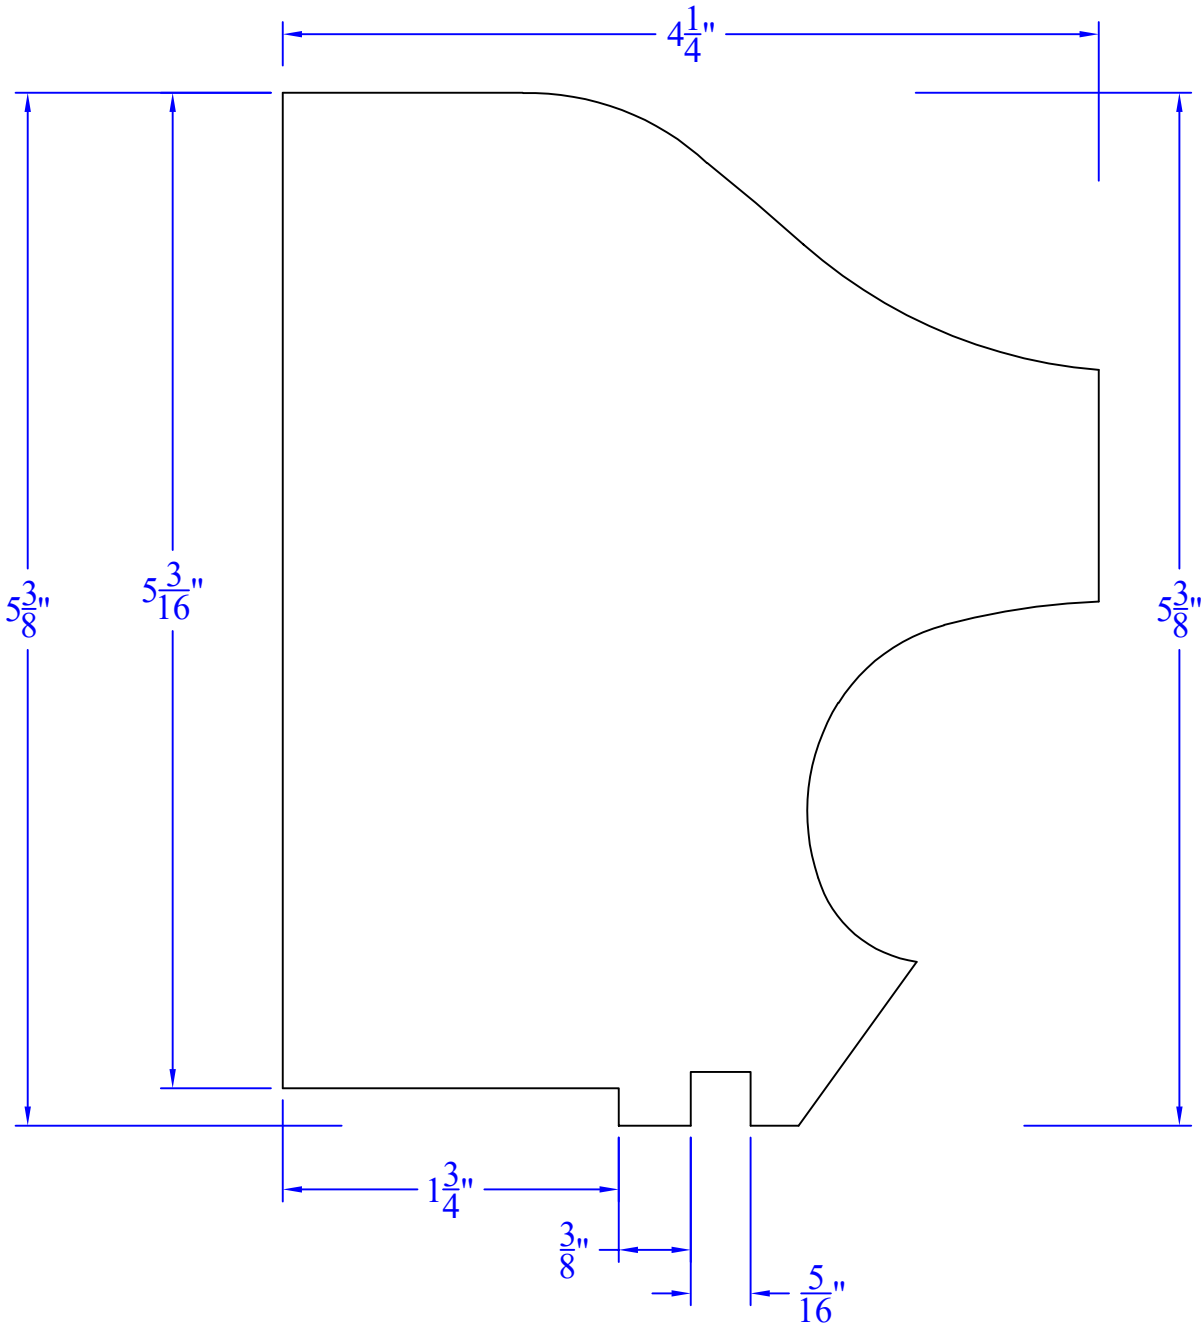

Creative Woodworking N.W., Inc.

1036 S.E. Taylor * Portland, Oregon 97214
Phone:(503) 230-9265 * Fax:(503) 232-9082
www.Creativewoodworkingnw.com

MLDG119
5-3/8" x 4-1/4"