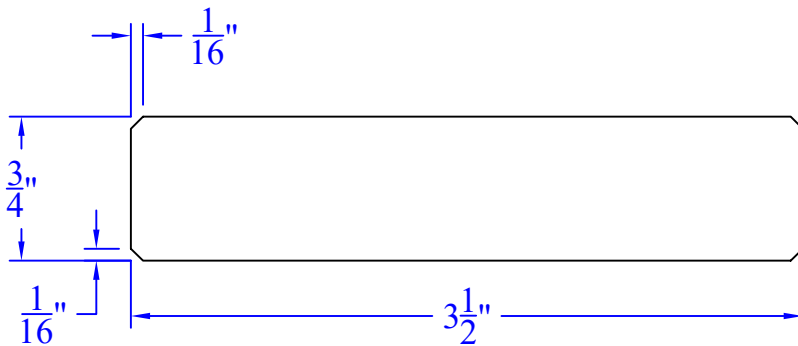

Creative Woodworking N.W., Inc.

1036 S.E. Taylor * Portland, Oregon 97214
Phone:(503) 230-9265 * Fax:(503) 232-9082
www.Creativewoodworkingnw.com

EASE142
1/16" CHAMFERS @ 3/4"