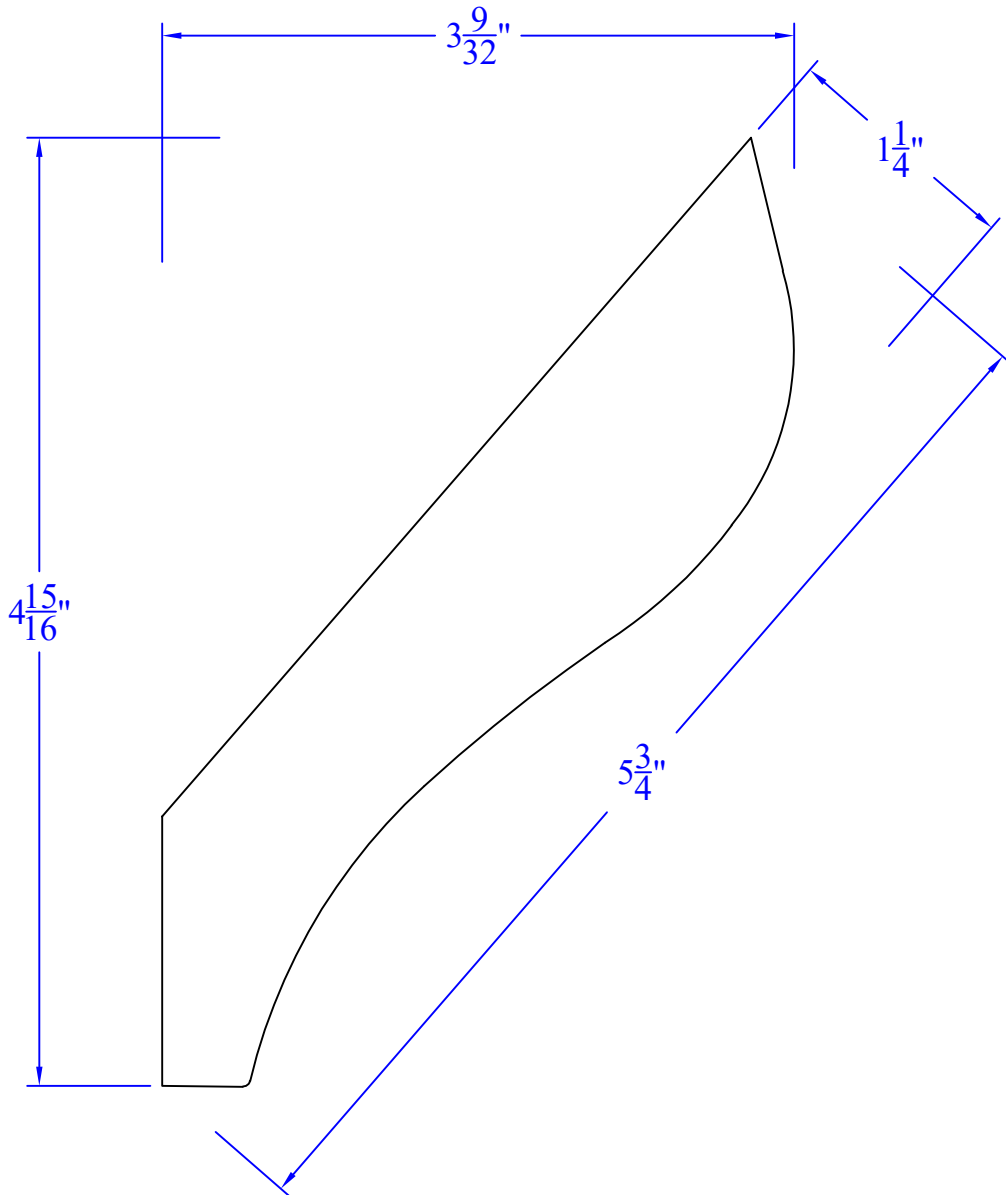

# Creative Woodworking N.W., Inc.

1036 S.E. Taylor \* Portland, Oregon 97214  
Phone:(503) 230-9265 \* Fax:(503) 232-9082  
www.Creativewoodworkingnw.com

CRWN605

1-1/4" x 5-3/4"