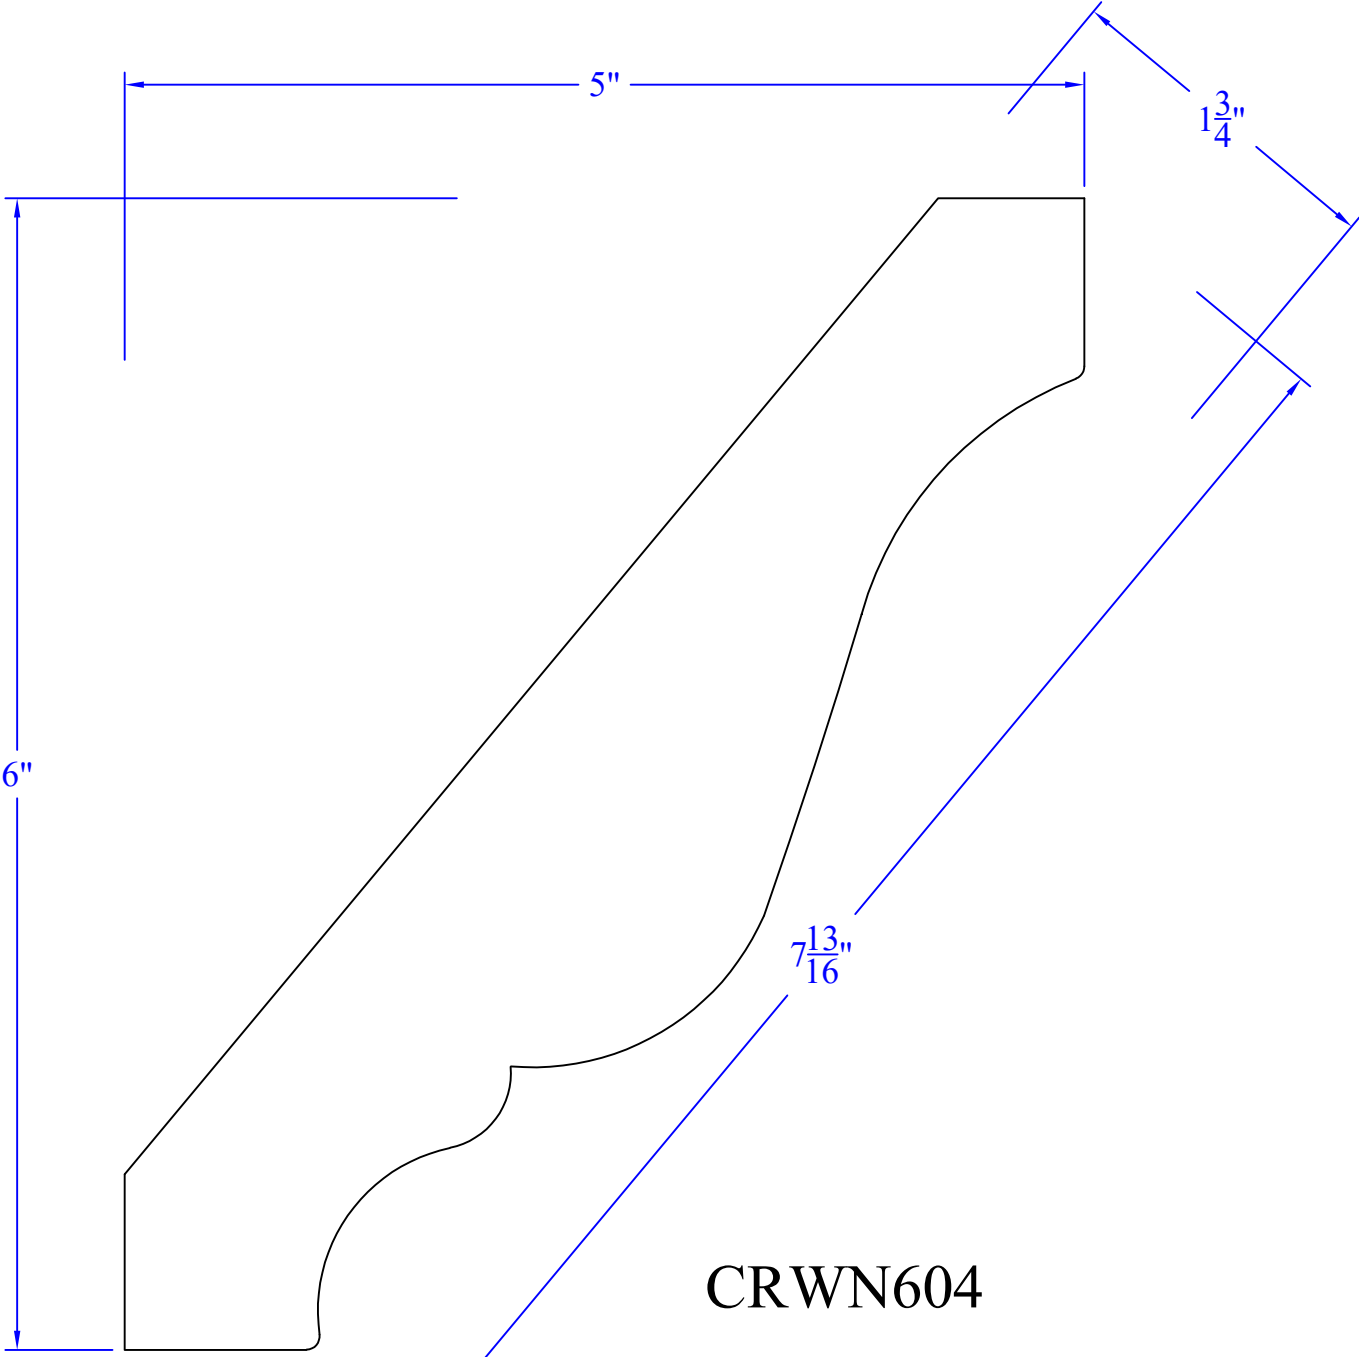

# Creative Woodworking N.W., Inc.

1036 S.E. Taylor \* Portland, Oregon 97214  
Phone:(503) 230-9265 \* Fax:(503) 232-9082  
www.Creativewoodworkingnw.com

**CRWN604**  
**1-3/4" x 7-13/16"**