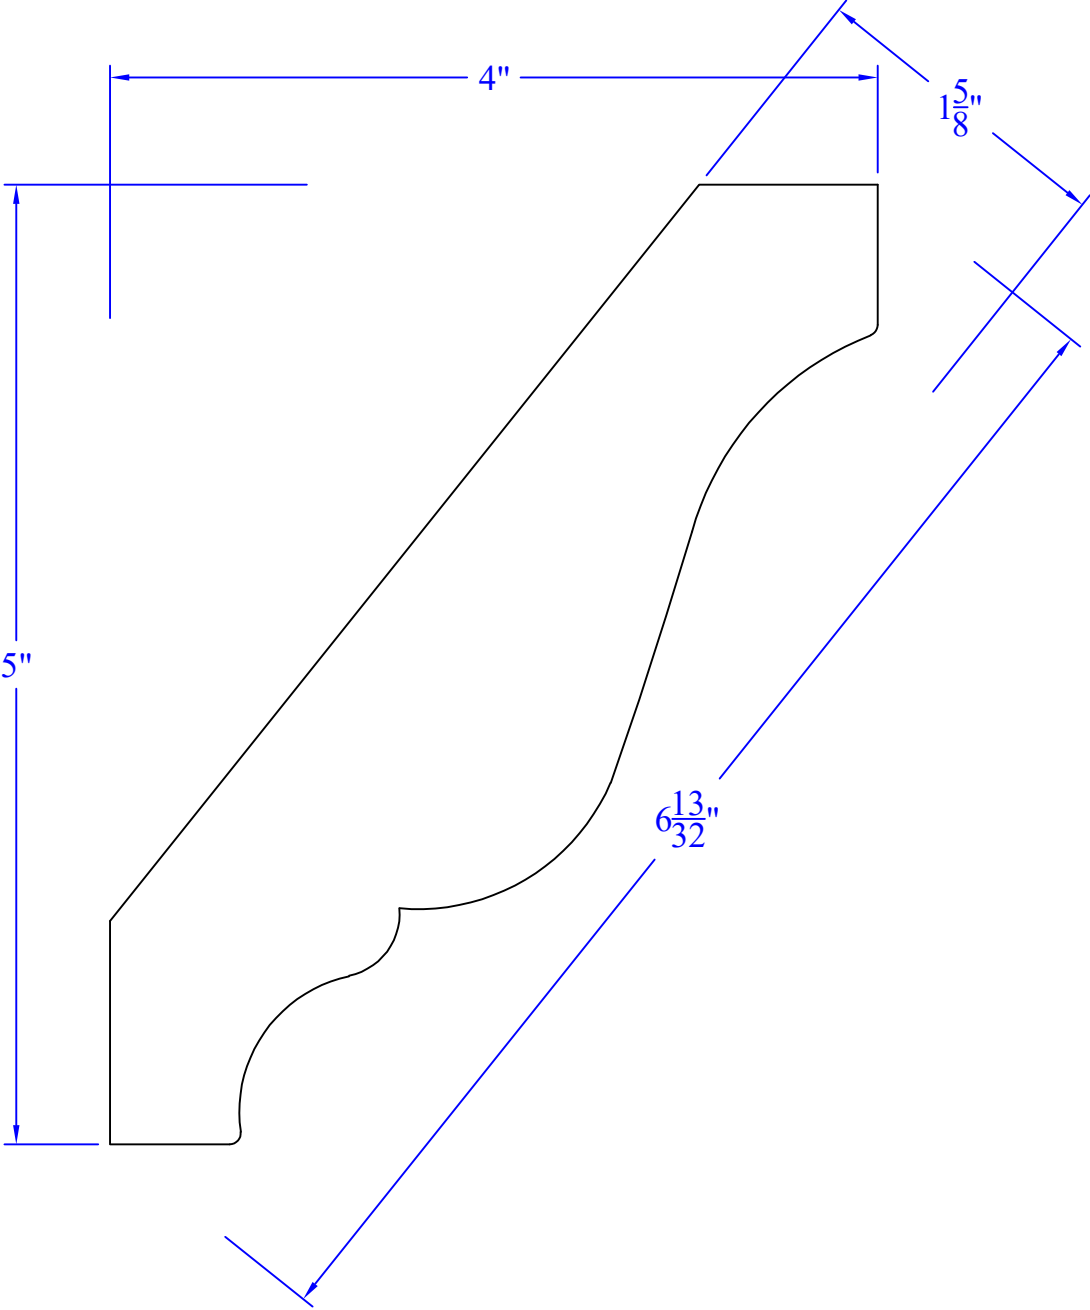

Creative Woodworking N.W., Inc.

1036 S.E. Taylor * Portland, Oregon 97214
Phone:(503) 230-9265 * Fax:(503) 232-9082
www.Creativewoodworkingnw.com

CRWN603

1-5/8" x 6-13/32"