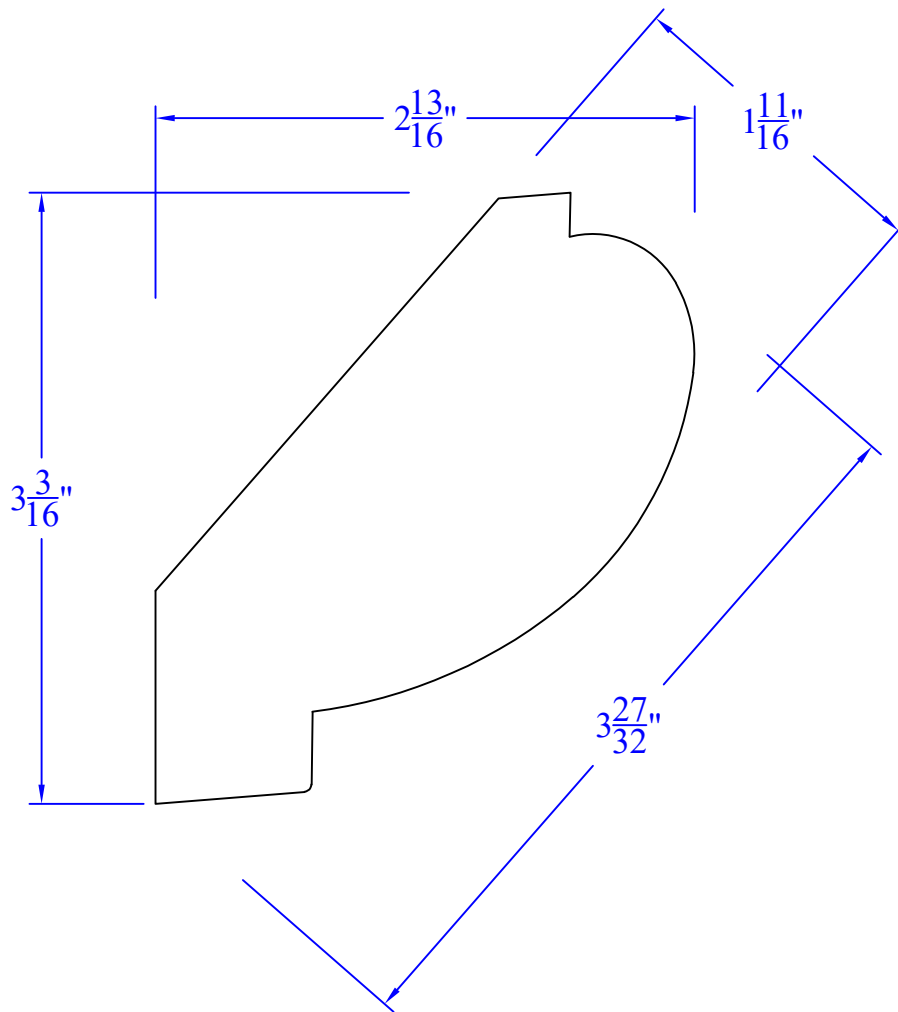

Creative Woodworking N.W., Inc.

1036 S.E. Taylor * Portland, Oregon 97214
Phone:(503) 230-9265 * Fax:(503) 232-9082
www.Creativewoodworkingnw.com

CRWN601

1-11/16" x 3-27/32"