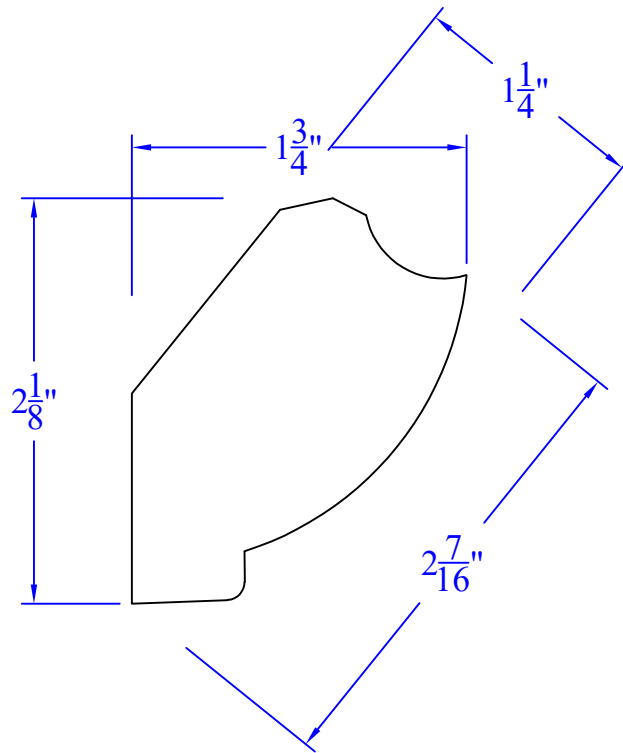

Creative Woodworking N.W., Inc.

1036 S.E. Taylor * Portland, Oregon 97214
Phone:(503) 230-9265 * Fax:(503) 232-9082
www.Creativewoodworkingnw.com

CRWN600
1-1/4" x 2-7/16"