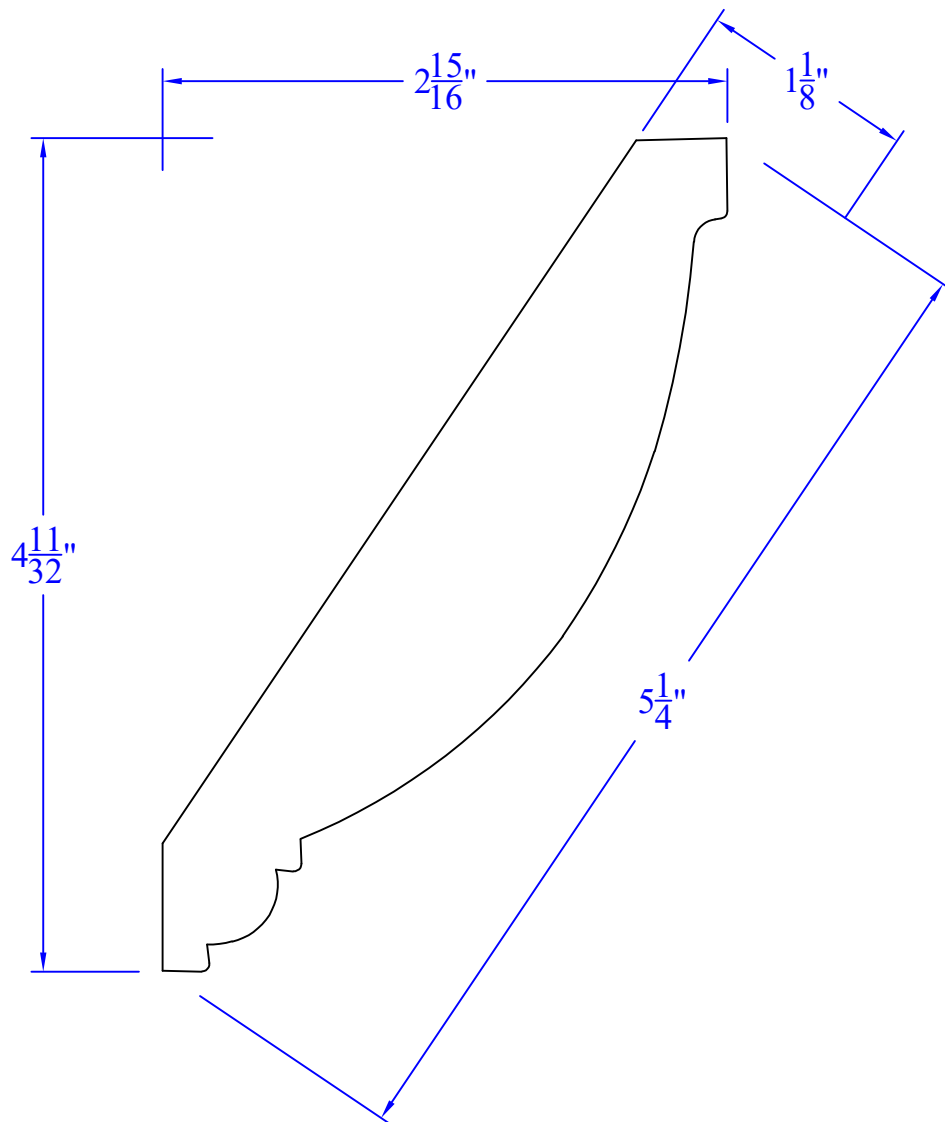

Creative Woodworking N.W., Inc.

1036 S.E. Taylor * Portland, Oregon 97214
Phone:(503) 230-9265 * Fax:(503) 232-9082
www.Creativewoodworkingnw.com

CRWN599
1-1/8" x 5-1/4"