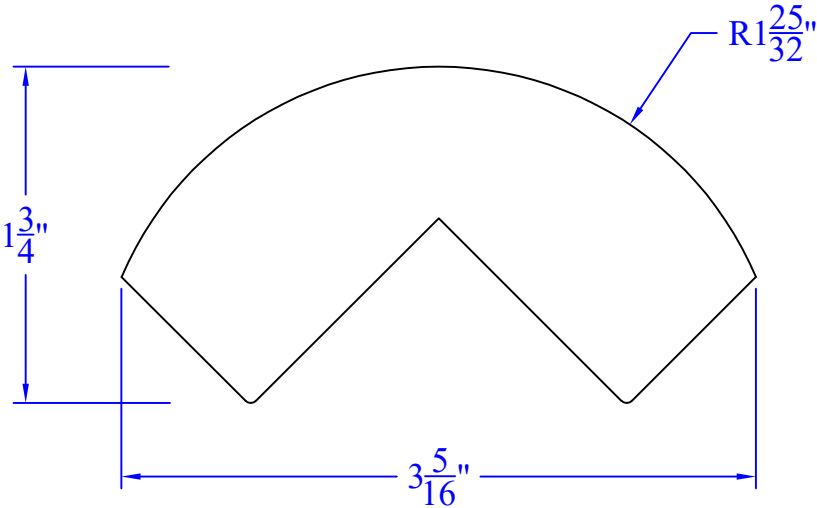

Creative Woodworking N.W., Inc.

1036 S.E. Taylor * Portland, Oregon 97214
Phone:(503) 230-9265 * Fax:(503) 232-9082
www.Creativewoodworkingnw.com

CRNR034
1-3/4" x 3-5/16"

USE CRNR021 FOR BOTTOM