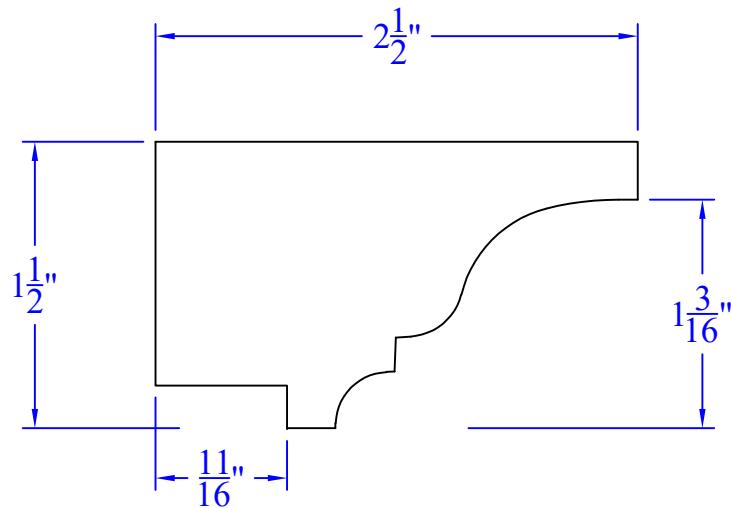

Creative Woodworking N.W., Inc.

1036 S.E. Taylor * Portland, Oregon 97214
Phone:(503) 230-9265 * Fax:(503) 232-9082
www.Creativewoodworkingnw.com

CRDR155
1-1/2" x 2-1/2"