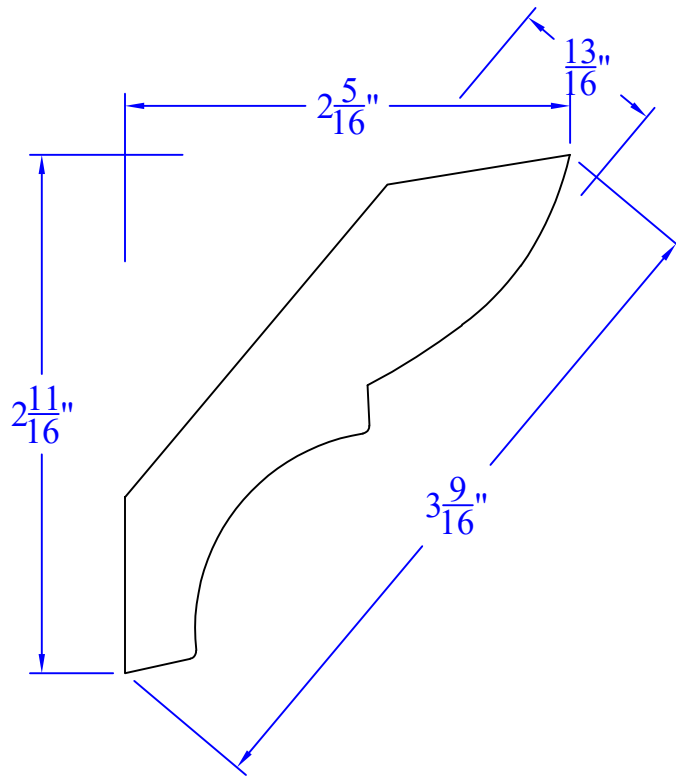

Creative Woodworking N.W., Inc.

1036 S.E. Taylor * Portland, Oregon 97214
Phone:(503) 230-9265 * Fax:(503) 232-9082
www.Creativewoodworkingnw.com

CRBM039

$13/16$ " x $3-9/16$ "