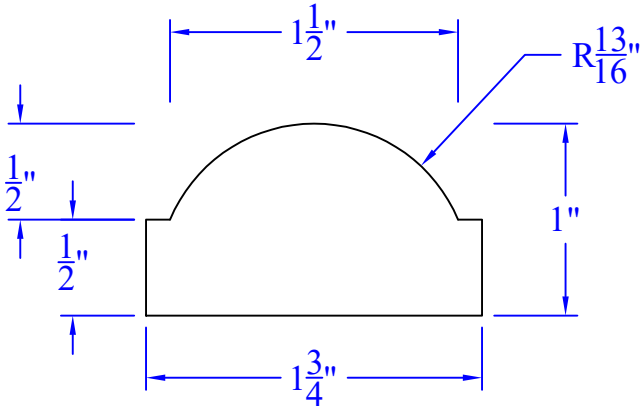

Creative Woodworking N.W., Inc.

1036 S.E. Taylor * Portland, Oregon 97214
Phone:(503) 230-9265 * Fax:(503) 232-9082
www.Creativewoodworkingnw.com

CHRL155

1" x 1-3/4"