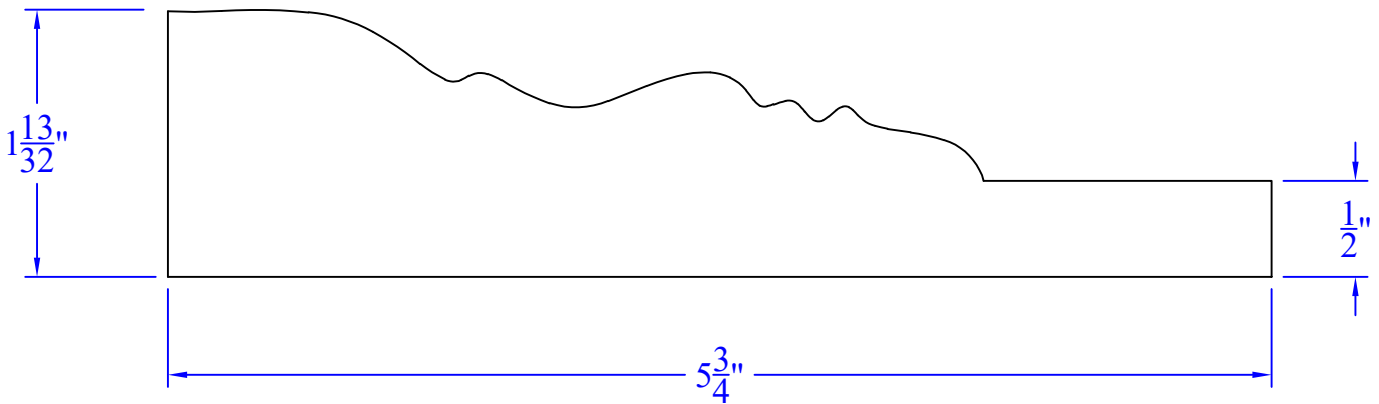

Creative Woodworking N.W., Inc.

1036 S.E. Taylor * Portland, Oregon 97214
Phone:(503) 230-9265 * Fax:(503) 232-9082
www.Creativewoodworkingnw.com

CASG1067
1-13/32" x 5-3/4"