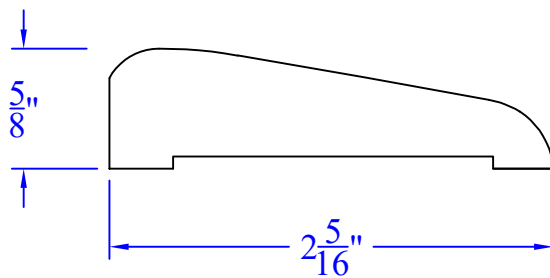

# Creative Woodworking N.W., Inc.

1036 S.E. Taylor \* Portland, Oregon 97214  
Phone:(503) 230-9265 \* Fax:(503) 232-9082  
www.Creativewoodworkingnw.com

CASG1065  
5/8" x 2-5/16"