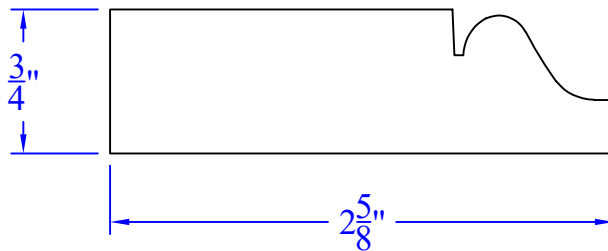

Creative Woodworking N.W., Inc.

1036 S.E. Taylor * Portland, Oregon 97214
Phone:(503) 230-9265 * Fax:(503) 232-9082
www.Creativewoodworkingnw.com

CASG1064
3/4" x 2-5/8"