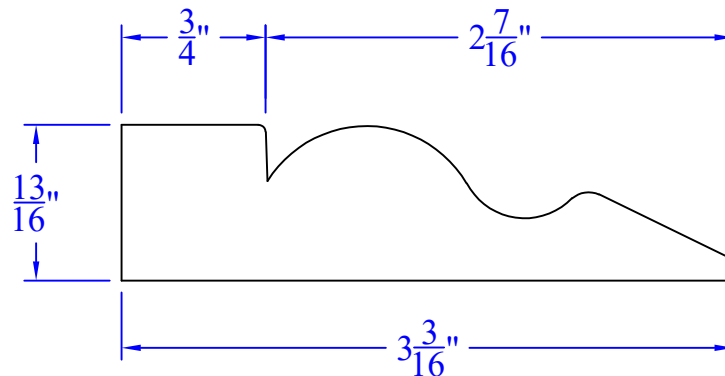

# Creative Woodworking N.W., Inc.

1036 S.E. Taylor \* Portland, Oregon 97214  
Phone:(503) 230-9265 \* Fax:(503) 232-9082  
www.Creativewoodworkingnw.com

CASG1058

$\frac{13}{16}$ " x  $3\frac{3}{16}$ "

SIMILAR TO BASE317 & McCOY FJP161