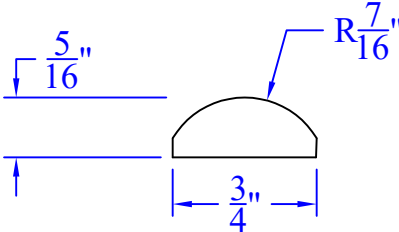

Creative Woodworking N.W., Inc.

1036 S.E. Taylor * Portland, Oregon 97214
Phone:(503) 230-9265 * Fax:(503) 232-9082
www.Creativewoodworkingnw.com

CASG1057

5/16" x 2-1/4"

7/16" RADIUS

TAMBOUR

USE RNDS079 FOR SINGLES