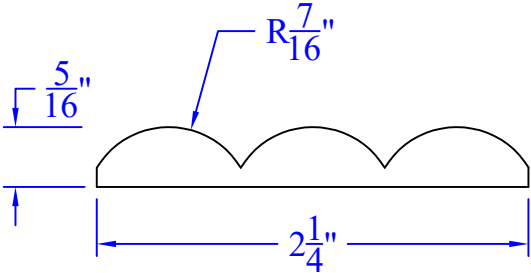

Creative Woodworking N.W., Inc.

1036 S.E. Taylor * Portland, Oregon 97214
Phone:(503) 230-9265 * Fax:(503) 232-9082
www.Creativewoodworkingnw.com

CASG1057

5/16" x 2-1/4"

7/16" RADIUS

TAMBOUR

USE RNDS079 FOR SINGLES