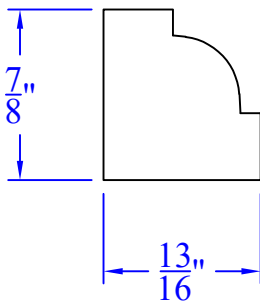

Creative Woodworking N.W., Inc.

1036 S.E. Taylor * Portland, Oregon 97214
Phone:(503) 230-9265 * Fax:(503) 232-9082
www.Creativewoodworkingnw.com

BSHO024

7/8" x 13/16"