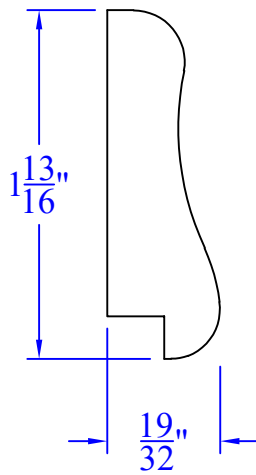

# Creative Woodworking N.W., Inc.

1036 S.E. Taylor \* Portland, Oregon 97214  
Phone:(503) 230-9265 \* Fax:(503) 232-9082  
www.Creativewoodworkingnw.com

BCAP352  
 $19/16$ " x  $1-13/16$ "