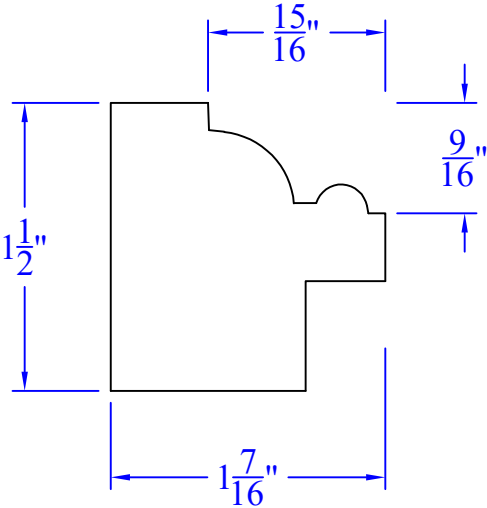

Creative Woodworking N.W., Inc.

1036 S.E. Taylor * Portland, Oregon 97214
Phone:(503) 230-9265 * Fax:(503) 232-9082
www.Creativewoodworkingnw.com

BBND102
1-1/2" x 1-7/16"