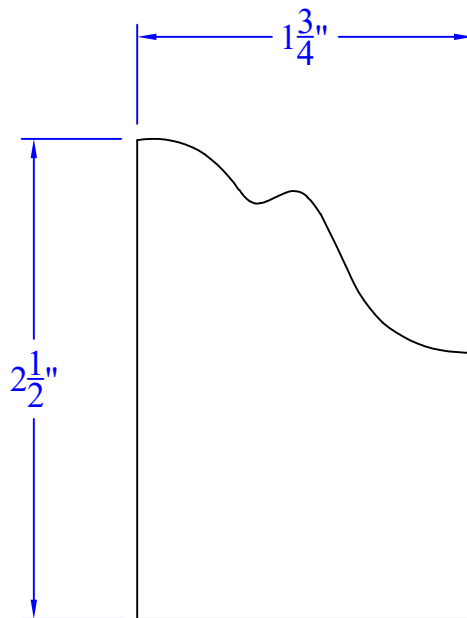

Creative Woodworking N.W., Inc.

1036 S.E. Taylor * Portland, Oregon 97214
Phone:(503) 230-9265 * Fax:(503) 232-9082
www.Creativewoodworkingnw.com

BBND101
2-1/2" x 1-3/4"