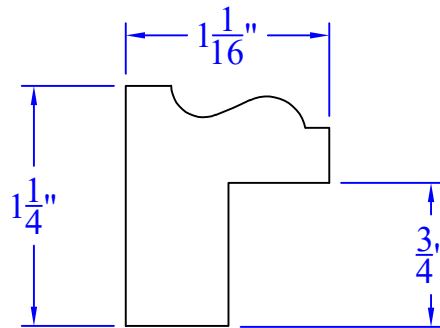

# Creative Woodworking N.W., Inc.

1036 S.E. Taylor \* Portland, Oregon 97214  
Phone:(503) 230-9265 \* Fax:(503) 232-9082  
www.Creativewoodworkingnw.com

**BBND100**  
**1-1/4" x 1-1/16"**