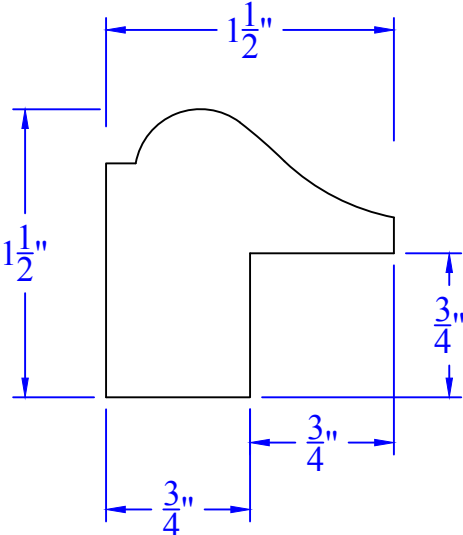

# Creative Woodworking N.W., Inc.

1036 S.E. Taylor \* Portland, Oregon 97214  
Phone:(503) 230-9265 \* Fax:(503) 232-9082  
www.Creativewoodworkingnw.com

**BBND099**

**1-1/2" x 1-1/2"**