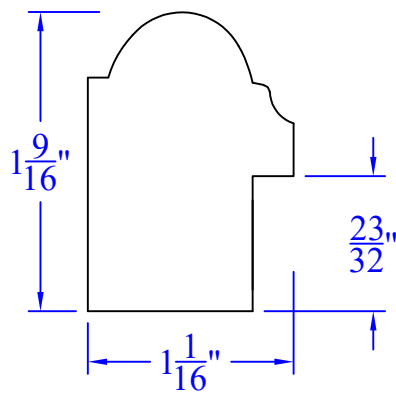

Creative Woodworking N.W., Inc.

1036 S.E. Taylor * Portland, Oregon 97214
Phone:(503) 230-9265 * Fax:(503) 232-9082
www.Creativewoodworkingnw.com

BBND098

1-9/16" x 1-1/16"