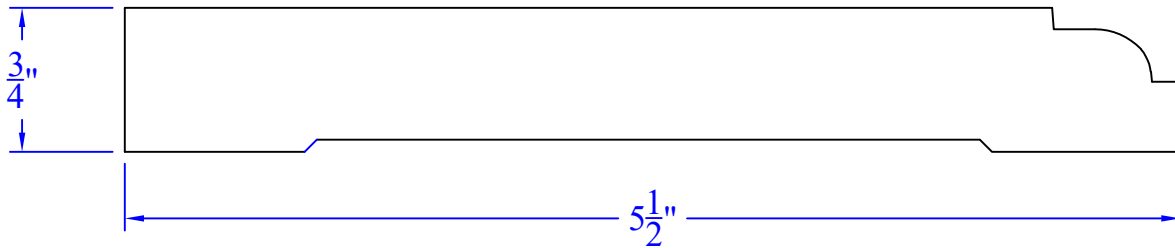

Creative Woodworking N.W., Inc.

1036 S.E. Taylor * Portland, Oregon 97214
Phone:(503) 230-9265 * Fax:(503) 232-9082
www.Creativewoodworkingnw.com

CHRL116
3/4" x 2-9/16"

BASE324
3/4" x 5-1/2"