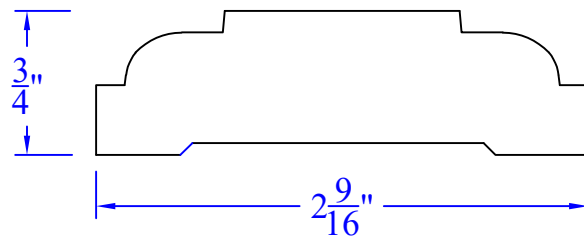

Creative Woodworking N.W., Inc.

1036 S.E. Taylor * Portland, Oregon 97214
Phone:(503) 230-9265 * Fax:(503) 232-9082
www.Creativewoodworkingnw.com

CHRL116
3/4" x 2-9/16"

BASE324
3/4" x 5-1/2"