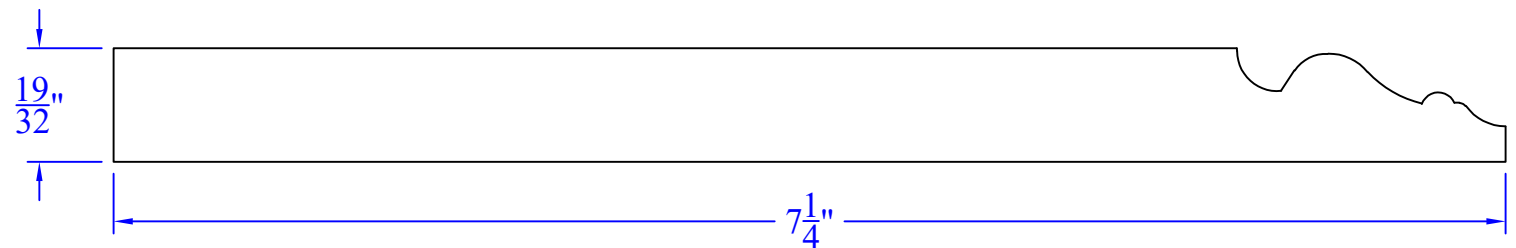

# Creative Woodworking N.W., Inc.

1036 S.E. Taylor \* Portland, Oregon 97214  
Phone:(503) 230-9265 \* Fax:(503) 232-9082  
www.Creativewoodworkingnw.com

BASE323  
19/32" x 7-1/4"