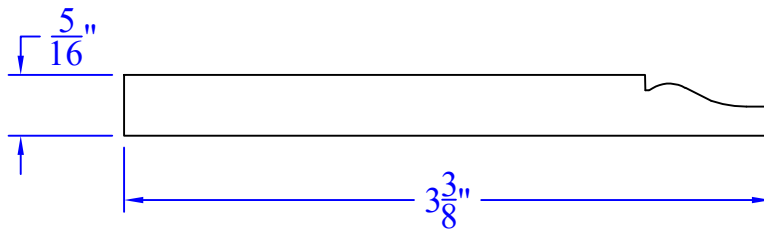

Creative Woodworking N.W., Inc.

1036 S.E. Taylor * Portland, Oregon 97214
Phone:(503) 230-9265 * Fax:(503) 232-9082
www.Creativewoodworkingnw.com

BASE322
 $5/16"$ x $3-3/8"$