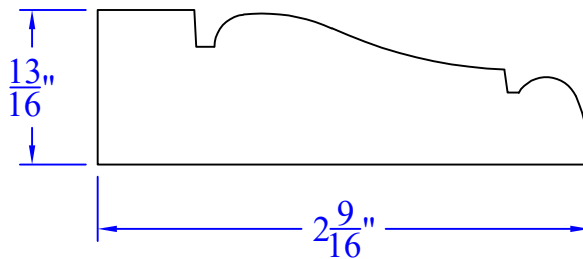

Creative Woodworking N.W., Inc.

1036 S.E. Taylor * Portland, Oregon 97214
Phone:(503) 230-9265 * Fax:(503) 232-9082
www.Creativewoodworkingnw.com

BASE321

13/16" x 2-9/16"