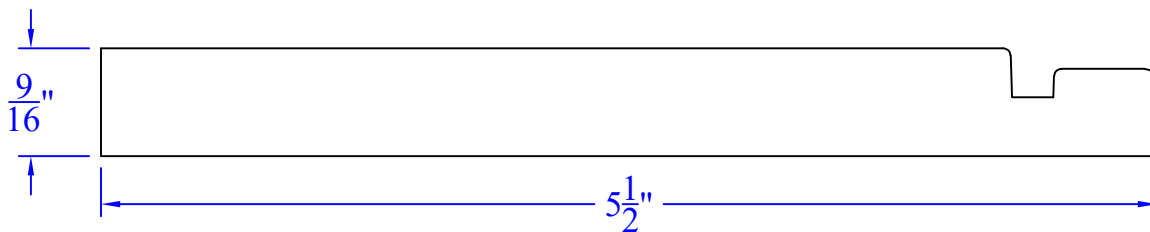

Creative Woodworking N.W., Inc.

1036 S.E. Taylor * Portland, Oregon 97214
Phone:(503) 230-9265 * Fax:(503) 232-9082
www.Creativewoodworkingnw.com

BASE320
9/16" x 5-1/2"