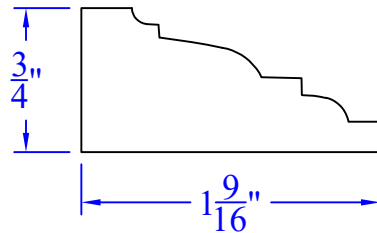

# Creative Woodworking N.W., Inc.

1036 S.E. Taylor \* Portland, Oregon 97214  
Phone:(503) 230-9265 \* Fax:(503) 232-9082  
www.Creativewoodworkingnw.com

BASE318

3/4" x 1-9/16"