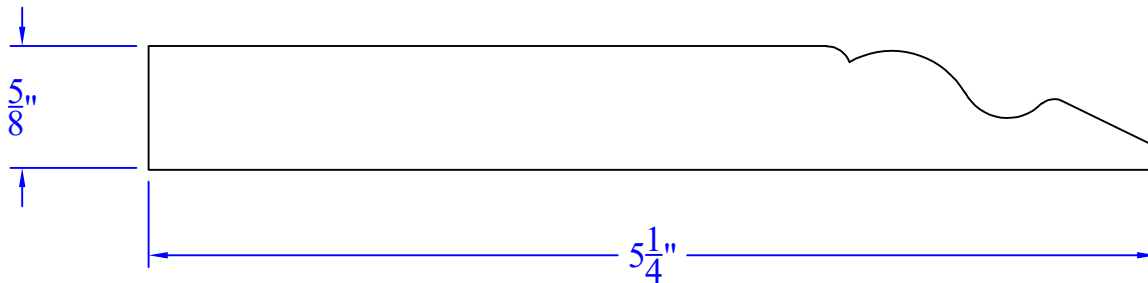

Creative Woodworking N.W., Inc.

1036 S.E. Taylor * Portland, Oregon 97214
Phone:(503) 230-9265 * Fax:(503) 232-9082
www.Creativewoodworkingnw.com

BASE317

5/8" x 5-1/4"

RUN AND SAND

SIMILAR TO McCOY FJP161